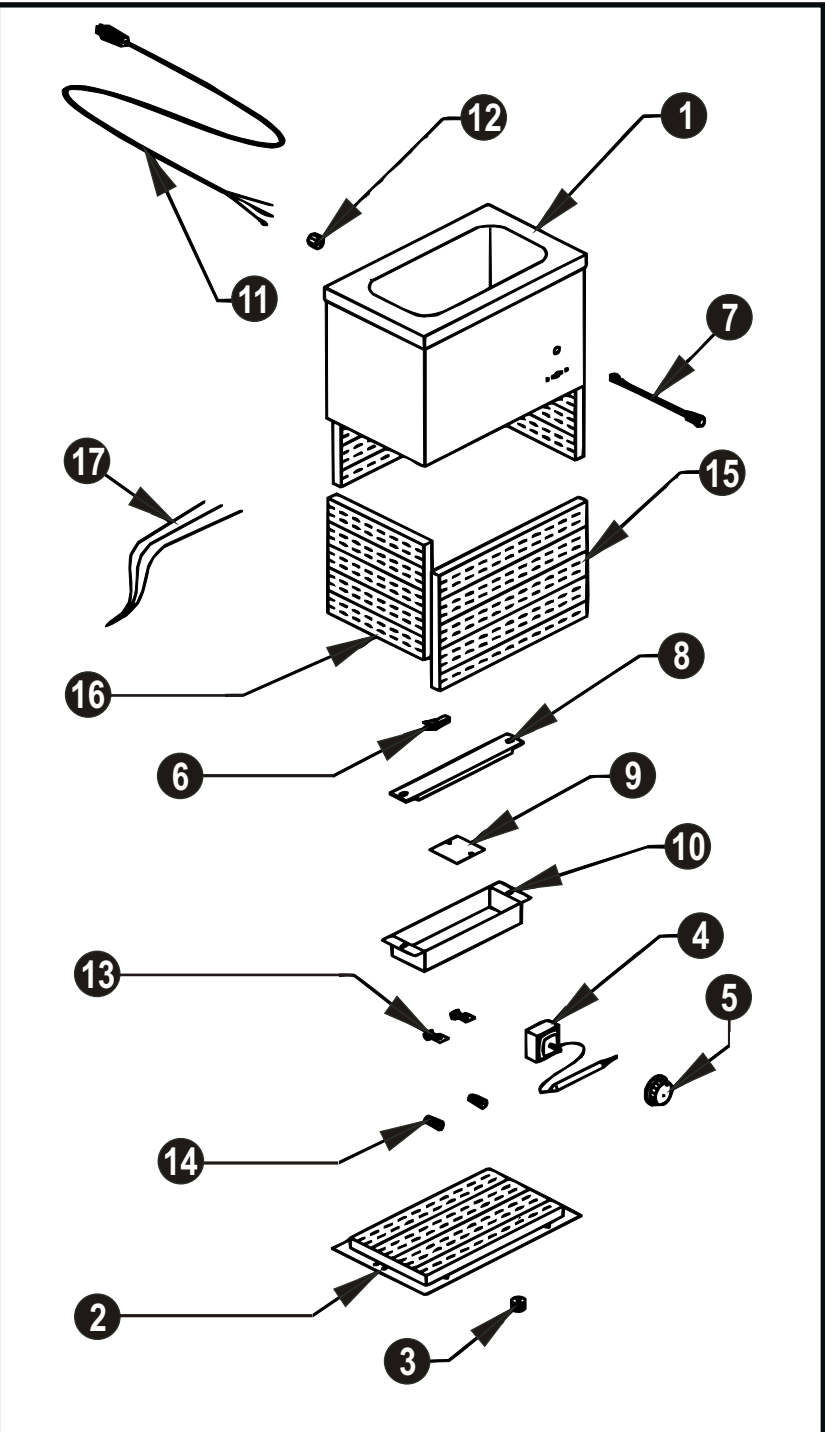

REPLACEMENT PARTS CATALOG & WIRING DIAGRAM

Model	Voltage	Wattage	P/N
W-9	120V	400W	56914

Item	P/N	Description
1	56973	Pan & Wrapper Assembly
2	56978	Bottom Cover
3	55768	Foot
4	60320	Thermostat
5	56528	Knob
6	69107	Limiting Thermostat
7	56530	Indicator Light
8	72536	Element Strip/120V-400W
9	72557	Element Clamp
10	56989	Element Cover
11	55947	Cord
12	89101	Strain Relief Bushing
13	89120	Jiffy Clip
14	75490	Wire Connector
15	56956	Insulation (Front & Back)
16	56980	Insulation (Sides)
17	56984	Wire Set

Parts Not Shown		
89054	#6-32 KEPS Nut	
88961	10-24 Green Hex Nut	
89061	10-24 Hex Nut	
89059	#10 External Lockwasher	
89071	#10 Flat Washer	
89065	10-24 Jam Nut	
89073	#8 X 1/2 Hex Sheet Metal Screw	