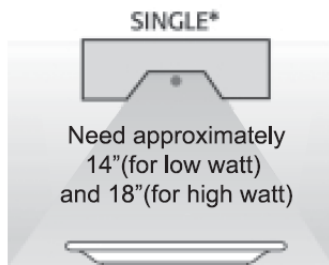

Specify voltage and wattage; also, infinite control or toggle switch (or remote control units that are operated by optional remote control kits). Remote control units use separate/ optional remote control kits to allow for maximum installation flexibility. Up to 3 remote units can be controlled by a single triple remote control kit. Sizes above 60" are only available in 208/240V versions.

Shipping:
FOB Arizona

	Size	Single			Single Lighted		
		Watts	lbs	kg	Watts	lbs	kg
High Wattage	18"	400	7	3.2	480	7	3.2
	24"	575	7	3.2	655	8	3.6
	30"	760	8	3.6	840	9	4.1
	36"	920	9	4.1	1080	11	5.0
	42"	1100	12	5.4	1260	12	5.4
	48"	1265	12	5.4	1425	12	5.4
	54"	1425	13	5.9	1585	14	6.4
	60"	1610	14	6.4	1850	15	6.8
Low Wattage	66"	1800 (208/240V)	16	7.3	2040 (208/240V)	17	7.7
	72"	1980 (208/240V)	17	7.7	2220 (208/240V)	18	8.2
	18"	250	5	2.3	330	6	2.7
	24"	350	7	3.2	430	8	3.6
	30"	450	8	3.6	530	9	4.1
	36"	575	9	4.1	735	11	5.0
	42"	675	11	5.0	835	12	5.4
	48"	800	12	5.4	960	12	5.4
54"	925	13	5.9	1085	14	6.4	
60"	1050	14	6.4	1290	15	6.8	
66"	1160 (208/240V)	16	7.3	1400 (208/240V)	17	7.7	
72"	1275 (208/240V)	17	7.7	1515 (208/240V)	18	8.2	
84"	2050 (208/240V)	20	9.5	2370 (208/240V)	21	9.5	
96"	2400 (208/240V)	23	10.4	2720 (208/240V)	24	10.9	

Overall Dimensions:

FDD and FDDL models are 15" wide

FD-18 & FDL-18:	18.26" (46.3 cm)	FD-54 & FL-54:	54.26" (137.8 cm)
FD-24 & FDL-24:	24.26" (61.6 cm)	FD-60 & FDL-60:	60.26" (153.0 cm)
FD-30 & FDL-30:	30.26" (76.8 cm)	FD-66 & FDL-66:	66.26" (168.2 cm)
FD-36 & FDL-36:	36.26" (92.0 cm)	FD-72 & FDL-72:	72.26" (183.5 cm)
FD-42 & FDL-42:	42.26" (107.3 cm)	FD-84 & FDL-84:	84.26" (214.0 cm)
FD-48 & FDL-48:	48.26" (122.5 cm)	FD-96 & FDL-96:	96.26" (244.4 cm)