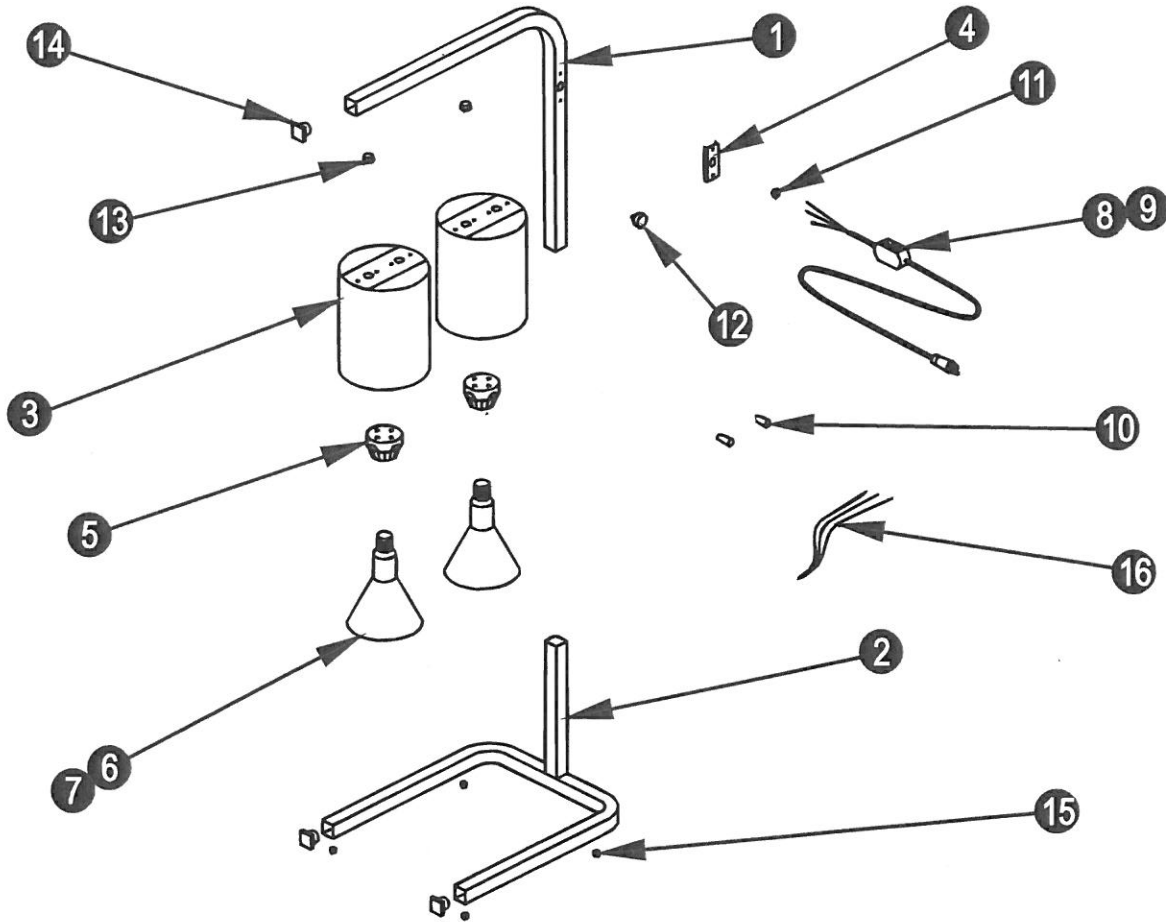

Model	P/N	Voltage / Wattage
DW-1A	75425	120V / 500W
DW-1A	75441	240V / 500W

Item	P/N	Description	Item	P/N	Description
1	75325	FRAME UPPER	12	89174	CLAMPING KNOB
2	75323	BASE ASSEMBLY	13	89182	HOLE BUSHING
3	75328	LAMP SHADE ASSEMBLY	14	75413	END CAP
4	75320	CORD COVER PLATE	15	89107	RUBBER FOOT
5	73003	PORCELAIN SOCKET	16	75421	WIRE SET
6	75410	LAMP P 120V/250W	Parts Not Shown		
7	66148	LAMP 240V/250W		88961	NUT 10-24 HEX GROUND
8	55956	CORDSET 120V		89039	SCREW 8-32 X 5/16 PH SL SS
9	55949	CORDSET 240V		89042	SCREW 8-32 X 1/2 PH SL SS
10	89476	WIRE NUT			
11	89101	STRAIN RELIEF BUSHING			

729 Third Avenue
Dallas, TX 75226

DW-1A

Display Warmer

Phone: (214) 421-7366
Fax: (214) 565-0976
Toll Free: (800) 527-2100
Website: www.apwwyott.com
E-mail: info@apwwyott.com

DW-1A WIRING DIAGRAM

ITEM	PART NUMBER	REQ'D	DESCRIPTION
1	75325-01	1	UPPER FRAME DW-IA WELD ASSEMBLY
2	75402	1	PLATE, SWITCH
3	75328	2	HEAT LAMP SHADE ASSY
4	89411	1	SWITCH, ON / OFF WITH WIRE LEADS
5	89101	1	BUSHING STRAIN RELIEF
6	55947	1	CORDSET 16GA SJTO NEMA 5-15P
7	89174	1	KNOB CLAMPING
8	89071	1	WASHER, #10 FLAT
9	88961	1	NUT, HEX 10-24, GREEN
10	75323	1	BASE ASSY DW-IA PLATED