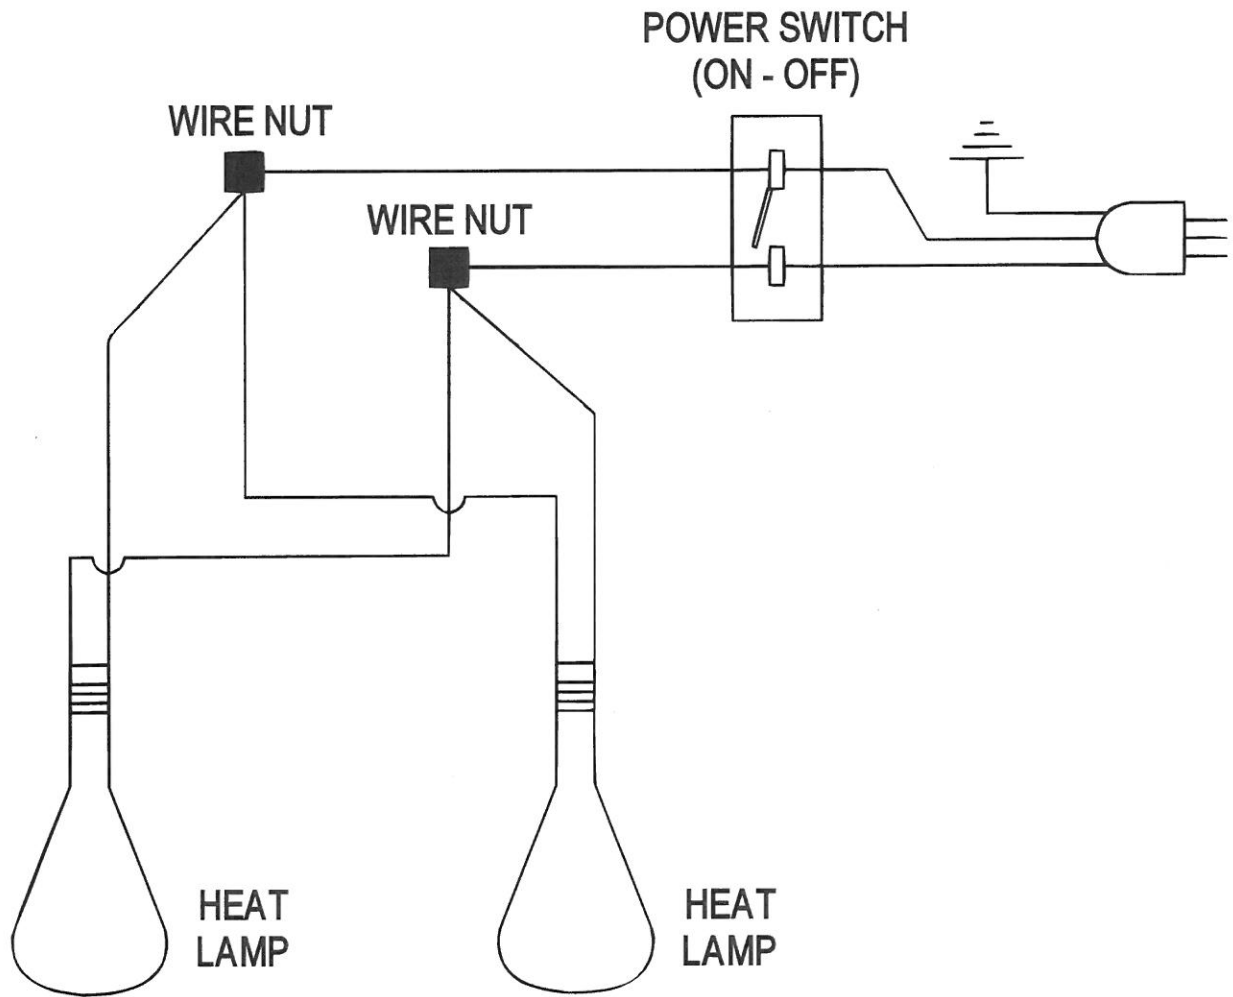

729 Third Avenue
Dallas, TX 75226

DW-1A

Display Warmer

Phone: (214) 421-7366
Fax: (214) 565-0976
Toll Free: (800) 527-2100
Website: www.apwwyott.com
E-mail: info@apwwyott.com

DW-1A WIRING DIAGRAM