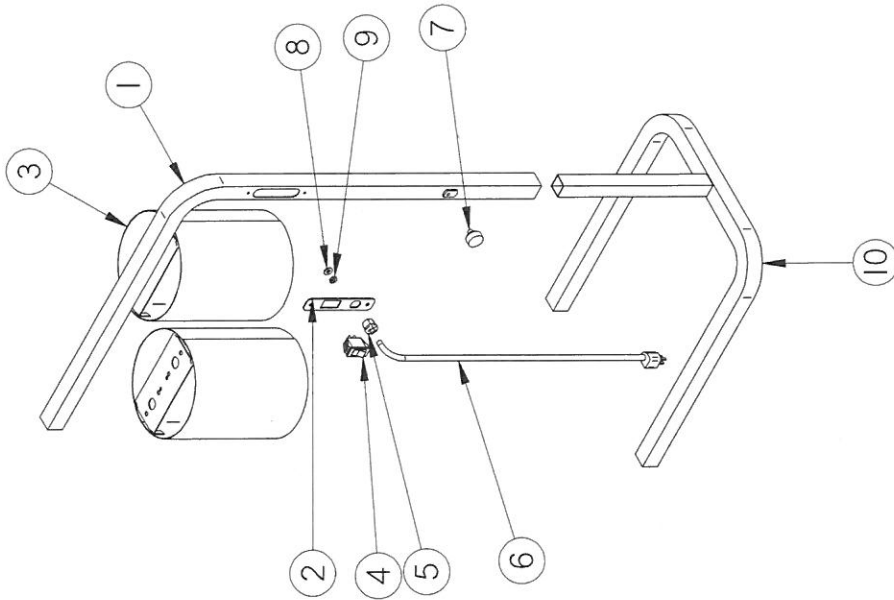

Model	P/N	Voltage / Wattage
DW-1A	75425	120V / 500W
DW-1A	75441	240V / 500W

Item	P/N	Description	Item	P/N	Description
1	75325	FRAME UPPER	12	89174	CLAMPING KNOB
2	75323	BASE ASSEMBLY	13	89182	HOLE BUSHING
3	75328	LAMP SHADE ASSEMBLY	14	75413	END CAP
4	75320	CORD COVER PLATE	15	89107	RUBBER FOOT
5	73003	PORCELAIN SOCKET	16	75421	WIRE SET
6	75410	LAMP P 120V/250W	Parts Not Shown		
7	66148	LAMP 240V/250W		88961	NUT 10-24 HEX GROUND
8	55956	CORDSET 120V		89039	SCREW 8-32 X 5/16 PH SL SS
9	55949	CORDSET 240V		89042	SCREW 8-32 X 1/2 PH SL SS
10	89476	WIRE NUT			
11	89101	STRAIN RELIEF BUSHING			

729 Third Avenue
Dallas, TX 75226

DW-1A

Display Warmer

Phone: (214) 421-7366
Fax: (214) 565-0976
Toll Free: (800) 527-2100
Website: www.apwwyott.com
E-mail: info@apwwyott.com

DW-1A WIRING DIAGRAM

ITEM	PART NUMBER	REQ'D	DESCRIPTION
1	75325-01	1	UPPER FRAME DW-IA WELD ASSEMBLY
2	75402	1	PLATE, SWITCH
3	75328	2	HEAT LAMP SHADE ASSY
4	89411	1	SWITCH, ON / OFF WITH WIRE LEADS
5	89101	1	BUSHING STRAIN RELIEF
6	55947	1	CORDSET 16GA SJTO NEMA 5-15P
7	89174	1	KNOB CLAMPING
8	89071	1	WASHER, #10 FLAT
9	88961	1	NUT, HEX 10-24, GREEN
10	75323	1	BASE ASSY DW-IA PLATED