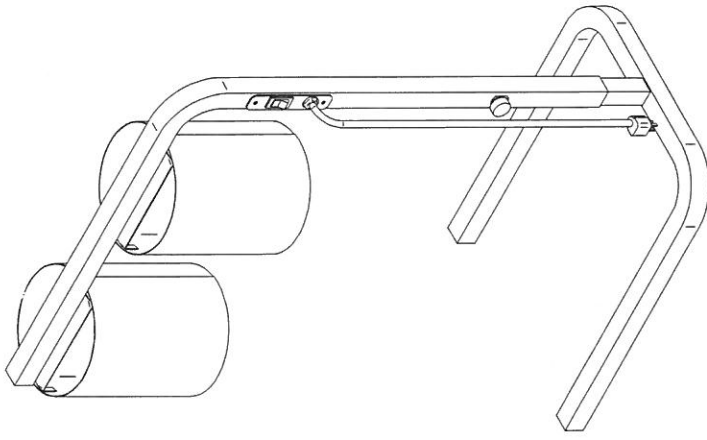

Model	P/N	Voltage / Wattage
DW-1A	75425	120V / 500W
DW-1A	75441	240V / 500W

Item	P/N	Description	Item	P/N	Description
1	75325	FRAME UPPER	12	89174	CLAMPING KNOB
2	75323	BASE ASSEMBLY	13	89182	HOLE BUSHING
3	75328	LAMP SHADE ASSEMBLY	14	75413	END CAP
4	75320	CORD COVER PLATE	15	89107	RUBBER FOOT
5	73003	PORCELAIN SOCKET	16	75421	WIRE SET
6	75410	LAMP P 120V/250W	Parts Not Shown		
7	66148	LAMP 240V/250W		88961	NUT 10-24 HEX GROUND
8	55956	CORDSET 120V		89039	SCREW 8-32 X 5/16 PH SL SS
9	55949	CORDSET 240V		89042	SCREW 8-32 X 1/2 PH SL SS
10	89476	WIRE NUT			
11	89101	STRAIN RELIEF BUSHING			

729 Third Avenue
Dallas, TX 75226

DW-1A

Display Warmer

Phone: (214) 421-7366
Fax: (214) 565-0976
Toll Free: (800) 527-2100
Website: www.apwwyott.com
E-mail: info@apwwyott.com

DW-1A WIRING DIAGRAM

ITEM	PART NUMBER	REQ'D	DESCRIPTION
1	75325-01	1	UPPER FRAME DW-IA WELD ASSEMBLY
2	75402	1	PLATE, SWITCH
3	75328	2	HEAT LAMP SHADE ASSY
4	89411	1	SWITCH, ON / OFF WITH WIRE LEADS
5	89101	1	BUSHING STRAIN RELIEF
6	55947	1	CORDSET 16GA SJTO NEMA 5-15P
7	89174	1	KNOB CLAMPING
8	89071	1	WASHER, #10 FLAT
9	88961	1	NUT, HEX 10-24, GREEN
10	75323	1	BASE ASSY DW-IA PLATED