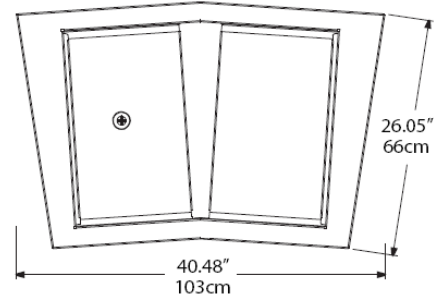

PRODUCT:

QUANTITY:

Models: ☐ CWC-2 ☐ CWC-3 ☐ CWC-4 ☐ CWC-5
ITEM:

Designed Smart

Compact Design with High Output

The Drop-In Cold Well provides an economic solution to the cost of in-counter refrigeration.

- Uses R-134a refrigerant.
- Can hold cold food at 34°F to 40°F for extended periods.
- Interior temperature is factory set, but can be field adjusted depending on unit's application.

APW Wyott Design Features

- Holds standard steam table pans
- Energy saving
- Field adjustable temperature
- Stainless steel construction with fully insulated walls
- Supplied with 6 ft. cord and NEMA 5-15P plug
- Drain provided with stopper
- NSF-7 certified performance
- Push-in perimeter gasket
- Stainless steel louver provided
- Thermostat for temperature control