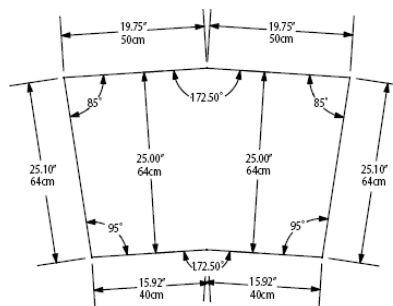

### Construction:

Interior is stainless steel; exterior is aluminized steel

Freight Class: 100

FOB: Tennessee, 38372

CWC-2 Elevation View

CWC-2 Side View

CWC-2 Plain View

CWC-2 Cut-Out View

## DIMENSIONS

MODEL	DIMENSIONS
CWC-2	40.48"L x 26.05"D
CWC-3	57.22"L x 26.05"D
CWC-4	73.68"L x 26.05"D
CWC-5	89.86"L x 26.05"D

MODEL	# OF PANS	WEIGHT
CWC-2	2	161 Lbs
CWC-3	3	184 Lbs
CWC-4	4	233 Lbs
CWC-5	5	243 Lbs