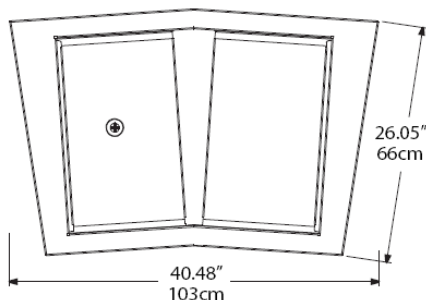

### Construction:

Interior is stainless steel; exterior is aluminized steel

Freight Class: 100

FOB: Tennessee, 38372

CWC-2 Elevation View

CWC-2 Side View

CWC-2 Plain View

CWC-2 Cut-Out View

## DIMENSIONS

MODEL	DIMENSIONS
CWC-2	40.48"L x 26.05"D
CWC-3	57.22"L x 26.05"D
CWC-4	73.68"L x 26.05"D
CWC-5	89.86"L x 26.05"D

MODEL	# OF PANS	WEIGHT
CWC-2	2	161 Lbs
CWC-3	3	184 Lbs
CWC-4	4	233 Lbs
CWC-5	5	243 Lbs