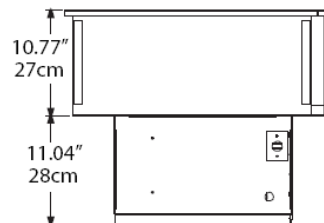

CWC-2 Side View