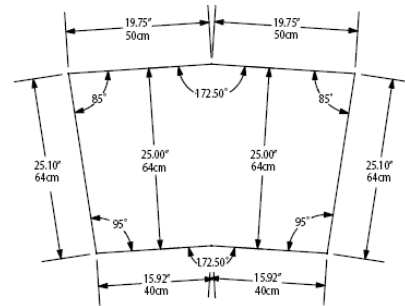

Option and Accessories

- COMP-5 5-year compressor warranty
- Pan dividers standard; special adaptor top for pans available

Reliability backed by APW Wyott's Warranty

APW Wyott Drop-In Cold Wells are backed by a 1-year parts and labor warranty, including on-site service calls within 50 miles of authorized service technicians.

Certified by the following agencies:

See reverse side for product specifications.