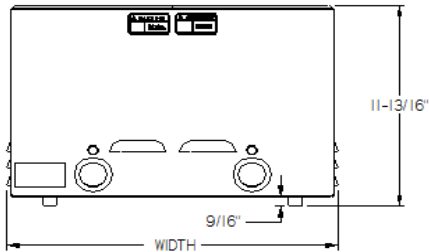

PRODUCT:

QUANTITY:

Models W-9iSP W-9iSP2 W-9iSP3
ITEM:

Product Specifications

Models W-9iSP W-9iSP2 W-9iSP3

Model	Width	Height	Depth	Lbs
W-9iSP	9"	11-13/16"	14-5/8"	25
W-9iSP2	17-5/8"	11-13/16"	14-5/8"	40
W-9iSP3	30.25"	11-13/16"	14-5/8"	55