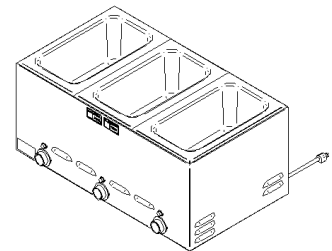

PRODUCT:

QUANTITY:

Models W-9iSP W-9iSP2 W-9iSP3
ITEM:

Product Specifications

Models W-9iSP W-9iSP2 W-9iSP3

Model	Width	Height	Depth	Lbs
W-9iSP	9"	11-13/16"	14-5/8"	25
W-9iSP2	17-5/8"	11-13/16"	14-5/8"	40
W-9iSP3	30.25"	11-13/16"	14-5/8"	55

Dimension Notes:

Depth & Height the same for all models, only width varies. Only 2-well version shown for clarity.

Construction / Operation:

Stainless steel well pans and housing thermostatically controlled. When operating in Dry condition (no water in well) Hi-Temp (325F°) pan inserts must be used.