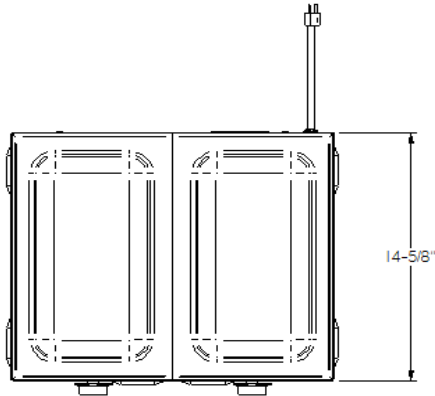

PRODUCT:

QUANTITY:

Models W-9iSP W-9iSP2 W-9iSP3
ITEM:

Product Specifications

Models W-9iSP W-9iSP2 W-9iSP3

Model	Width	Height	Depth	Lbs
W-9iSP	9"	11-13/16"	14-5/8"	25
W-9iSP2	17-5/8"	11-13/16"	14-5/8"	40
W-9iSP3	30.25"	11-13/16"	14-5/8"	55