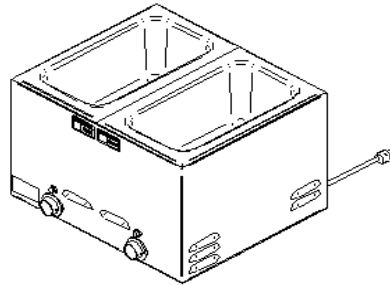

Standard Features

- Supplied with Hi-Temp pan inserts for dry-well operation
- Designed to be ran dry (without water) but can be ran wet (with water).
- 3 Sizes available – 1-1/3 pan, 2-1/3 pan or 3-1/3 pan
- Manual thermostat with pilot light
- Constructed of austenite Stainless Steel Well Pan.
- Hi-temp wiring
- Bulb and Capillary thermostat or Digitally controlled with thermocouple
- Insulated well, sides & bottom

PRODUCT:

QUANTITY:

Models W-9iSP W-9iSP2 W-9iSP3
ITEM:

Product Specifications

Models W-9iSP W-9iSP2 W-9iSP3

Model	Width	Height	Depth	Lbs
W-9iSP	9"	11-13/16"	14-5/8"	25
W-9iSP2	17-5/8"	11-13/16"	14-5/8"	40
W-9iSP3	30.25"	11-13/16"	14-5/8"	55

Dimension Notes:

Depth & Height the same for all models, only width varies. Only 2-well version shown for clarity.

Construction / Operation:

Stainless steel well pans and housing thermostatically controlled. When operating in Dry condition (no water in well) Hi-Temp (325F°) pan inserts must be used.