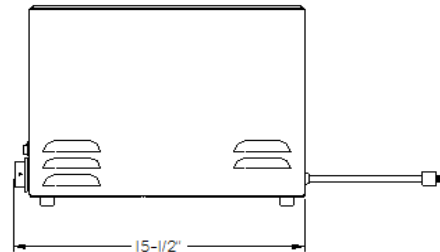

PRODUCT:

QUANTITY:

Models W-9iSP W-9iSP2 W-9iSP3
ITEM:

Product Specifications

Models W-9iSP W-9iSP2 W-9iSP3

Model	Width	Height	Depth	Lbs
W-9iSP	9"	11-13/16"	14-5/8"	25
W-9iSP2	17-5/8"	11-13/16"	14-5/8"	40
W-9iSP3	30.25"	11-13/16"	14-5/8"	55