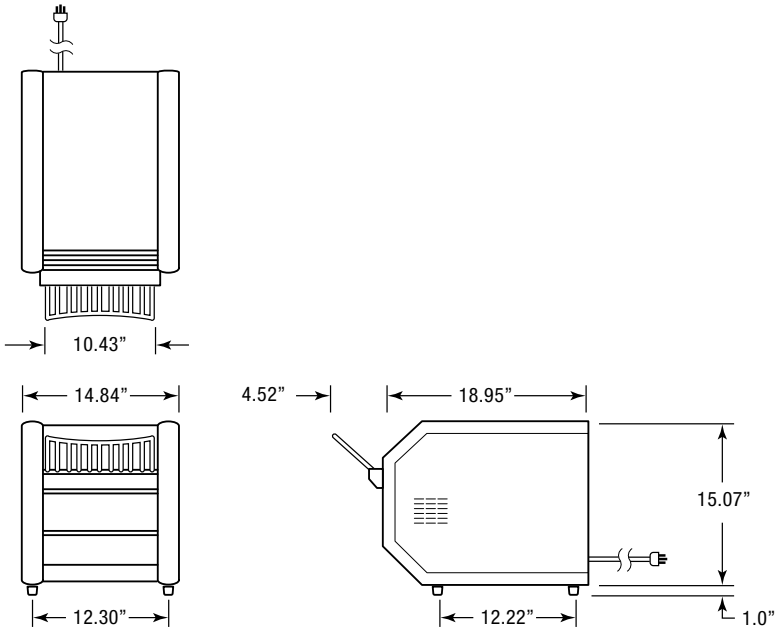

Dimensions

Specifications

Construction

Stainless steel housing and rails on front and sides, aluminized steel on the back panels and inside surfaces. Stainless Steel crumb and toast trays. Metal sheathed heating elements in the analog (L) models and quartz tube heating elements in the Electronic (E) models. Stainless steel wire conveyor belt. High temperature insulation protects control panel and exteriors.

Dimensions

15 1/16" H x 14 13/16" W x 23 1/2" D

Electric

350	L/E:	120V,	1725W,	14.4	Amps
500	L/E:	208V,	2800W.	13.6	Amps
500	L/E:	240V,	2800W,	11.7	Amps

Shipping

54 lbs. (24.5 kg)
FOB: Arizona 85621

APW Wyott Foodservice Equipment Company