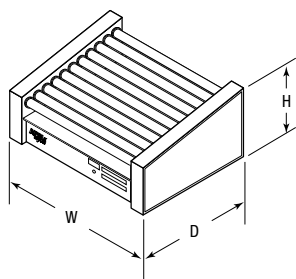

Dimensions

Model	Width	Depth	Height
HR-31	23.75"	18.625"	8.5"
HR-31BC	23.75"	18.625"	12.75"
HR-31BD	23.75"	18.625"	12.75"
HR-31BW	23.75"	18.625"	12.75"
HRS-31	23.75"	18.625"	8.5"
HRS-31BC	23.75"	18.625"	12.75"
HRS-31BD	23.75"	18.625"	12.75"
HRS-31BW	23.75"	18.625"	12.75"
HR-31S	23.75"	18.625"	8.5"
HR-31SBC	23.75"	18.625"	12.75"
HR-31SBD	23.75"	18.625"	12.75"
HR-31SBW	23.75"	18.625"	12.75"
HRS-31S	23.75"	18.625"	8.5"
HRS-31SBC	23.75"	18.625"	12.75"
HRS-31SBD	23.75"	18.625"	12.75"
HRS-31SBW	23.75"	18.625"	12.75"
HR-50	34.75"	18.625"	8.5"
HR-50BC	34.75"	18.625"	12.75"
HR-50BD	34.75"	18.625"	12.75"
HR-50BW	34.75"	18.625"	12.75"
HR-50	34.75"	18.625"	8.5"
HRS-50BC	34.75"	18.625"	12.75"
HRS-50BD	34.75"	18.625"	12.75"
HRS-50BW	34.75"	18.625"	12.75"
HR-50S	34.75"	18.625"	8.5"
HR-50SBC	34.75"	18.625"	12.75"

Model	Width	Depth	Height
HR-50SBD	34.75"	18.625"	12.75"
HR-50SBW	34.75"	18.625"	12.75"
HRS-50S	34.75"	18.625"	8.5"
HRS-50SBC	34.75"	18.625"	12.75"
HRS-50SBD	34.75"	18.625"	12.75"
HRS-50SBW	34.75"	18.625"	12.75"
HR-45	23.75"	29.56"	10.25"
HR-45BC	23.75"	29.56"	14.25"
HR-45BD	23.75"	29.56"	14.25"
HR-45BW	23.75"	29.56"	14.25"
HR-45	23.75"	29.56"	10.25"
HRS-45BC	23.75"	29.56"	14.25"
HRS-45BD	23.75"	29.56"	14.25"
HRS-45BW	23.75"	29.56"	14.25"
HR-75	34.75"	29.56"	10.25"
HR-75BC	34.75"	29.56"	14.25"
HR-75BD	34.75"	29.56"	14.25"
HR-75BW	34.75"	29.56"	14.25"
HRS-75	34.75"	29.56"	10.25"
HRS-75BC	34.75"	29.56"	14.25"
HRS-75BD	34.75"	29.56"	14.25"
HRS-75BW	34.75"	29.56"	14.25"
HR-85BW	34.75"	29.56"	14.25"
HRS-85BW	34.75"	29.56"	14.25"
HR-31	23.75"	18.625"	8.5"

Specifications

Construction

Stainless steel exterior, aluminum drip pan and coated steel bottom. Available in chrome or "Tru-Turn" textured rollers. Two heavy-duty high torque motors.

Electric

120V units use a 5-15P Plug. Both the 208V and 240V units are provided with a 60" power cord with a Nema 6-15P plug that exits from the bottom on the left rear corner.

Shipping

HR-31: 43 lbs.	HR-31BC: 73 lbs.	HR-31BD: 73 lbs.	HR-31BW: 76 lbs.
HR-45: 89 lbs.	HR-45BC: 89 lbs.	HR-45BD: 89 lbs.	HR-45BW: 91 lbs.
HR-50: 70 lbs.	HR-50BC: 105 lbs.	HR-50BD: 105 lbs.	HR-50: 108 lbs.
HR-75: 110 lbs.	HR-75: 205 lbs.	HR-75: 205 lbs.	HR-75: 208 lbs.

FOB: Cheyenne WY 82007

APW Wyott Foodservice Equipment Company

1307 N. Watters Drive, Suite 180, Allen, TX 75013
(800) 527-2100 • (972) 908-6100 • Fax (214) 565-0976
www.apwwyott.com • info@apwwyott.com