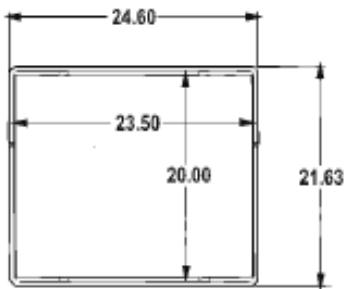

PRODUCT:

QUANTITY:

ITEM:

PRODUCT SPECIFICATIONS

Construction:

Thick stainless steel built. Griddle surface is 5/16 thick polished aluminum.

Electrical Information:

120V: NEMA5-15P
208V/240: NEMA 6-15P

Electrical Specifications:

120V, 1200W
208V, 1200W, 5.8Amps
240V, 1600W, 6.7Amps

Cooking Surface:

20" x 23 1/2" Grill Surface

Overall Dimensions:

7.38" H x 24 5/8" W x 21 5/8"D

Shipping:

TG-2025: 52 lbs. (23.6kg)

Freight Class: 85

FOB: Allen, TX 75013

*APW Wyott reserves the right to modify specifications or discontinue models without incurring obligation.