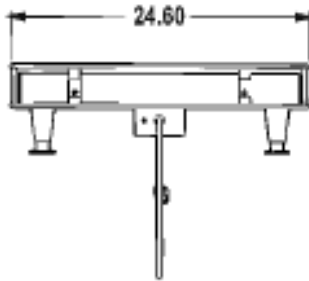

PRODUCT:

QUANTITY:

ITEM:

PRODUCT SPECIFICATIONS

Construction:

Thick stainless steel built. Griddle surface is 5/16 thick polished aluminum.

Electrical Information:

120V: NEMA5-15P
208V/240: NEMA 6-15P

Electrical Specifications:

120V, 1200W
208V, 1200W, 5.8Amps
240V, 1600W, 6.7Amps

Cooking Surface:

20" x 23 1/2" Grill Surface

Overall Dimensions:

7.38" H x 24 5/8" W x 21 5/8"D

Shipping:

TG-2025: 52 lbs. (23.6kg)

Freight Class: 85

FOB: Allen, TX 75013

*APW Wyott reserves the right to modify specifications or discontinue models without incurring obligation.